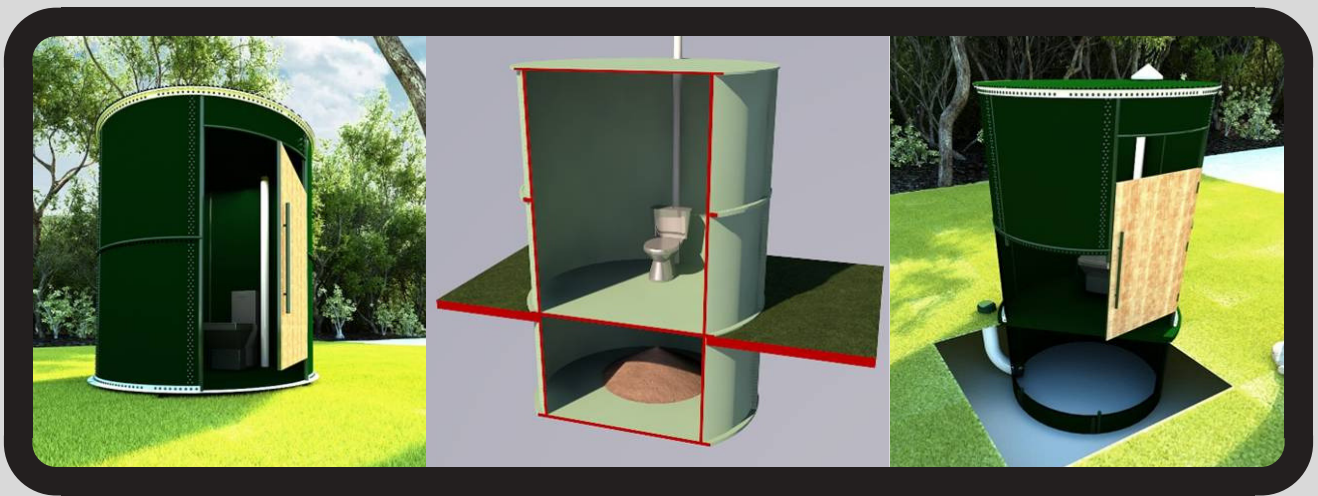

ARMOUR LOO

A PERMANENT OUTDOOR TOILET SOLUTION

ARMOUR LOO IS A DURABLE, LOW COST, STAND ALONE TOILET SOLUTION WHICH CAN BE INSTALLED ALMOST ANYWHERE.

Self-contained with a holding tank that is delivered in one piece ready for immediate installation, Armour Loo is a hassle free, long-lasting, environmentally-friendly solution.

This toilet is a ready-to-go solution for near highways...or those problem areas where Freedom Campers do their business!

FEATURES

- Designed by a CP Eng for safety and New Zealand conditions
- Robust Construction of Enamel Coated Steel plate.
- One piece installation – Dig a hole, bury up to floor level, backfill and walk away.
- Easy access outlet for vacuum truck for emptying.
- No worries about discharge into the environment.
- Low Cost \$37,500 plus GST ex CHCH. Installation and Delivery available. Rates on Request.
- Large capacity storage 4200 Litres. Approx 8400 visits.